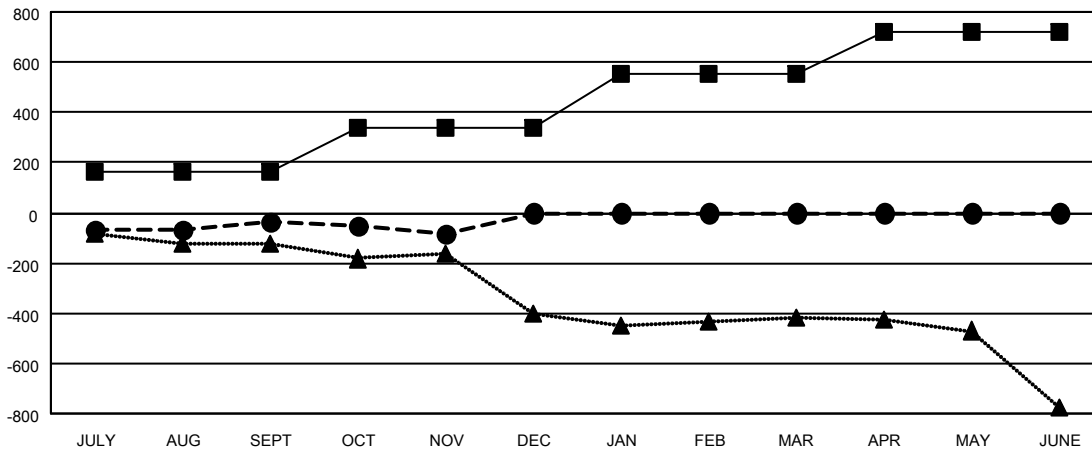

GMT: OPEN

GMT CA 1

| Clubs                 |               |           |               |
|-----------------------|---------------|-----------|---------------|
| RESULTS FOR 2023-2024 |               |           |               |
| QUARTER               | NEW CLUB GOAL | NEW CLUBS | DROPPED CLUBS |
| JULY/AUG/SEPT         | 1             | 0         | 2             |
| OCT/NOV/DEC           | 6             | 0         | 0             |
| JAN/FEB/MAR           | 8             | 0         | 0             |
| APR/MAY/JUNE          | 4             | 0         | 0             |

| Members               |                        |                      |  |
|-----------------------|------------------------|----------------------|--|
| RESULTS FOR 2023-2024 |                        |                      |  |
| QUARTER               | MEMBER GROWTH NET GOAL | MEMBER GROWTH ACTUAL | DROPPED MEMBERS ACTUAL (including transfers) |
| JULY/AUG/SEPT         | 161                    | 357                  | 354  |
| OCT/NOV/DEC           | 179                    | 215                  | 240  |
| JAN/FEB/MAR           | 215                    | 0                    | 0  |
| APR/MAY/JUNE          | 163                    | 0                    | 0  |

GOALS AND ACTUAL NEW CLUBS CUMULATIVE

- - CURRENT YEAR GOALS FOR NEW CLUBS
- - CURRENT YEAR ACTUAL NEW CLUBS
- ▲ - LAST YEAR ACTUAL NEW CLUBS

GOALS AND ACTUAL MEMBERS CUMULATIVE

- - MEMBER GROWTH NET GOAL
- - MEMBER GROWTH ACTUAL
- ▲ - LAST YEAR MEMBERSHIP ACTUAL