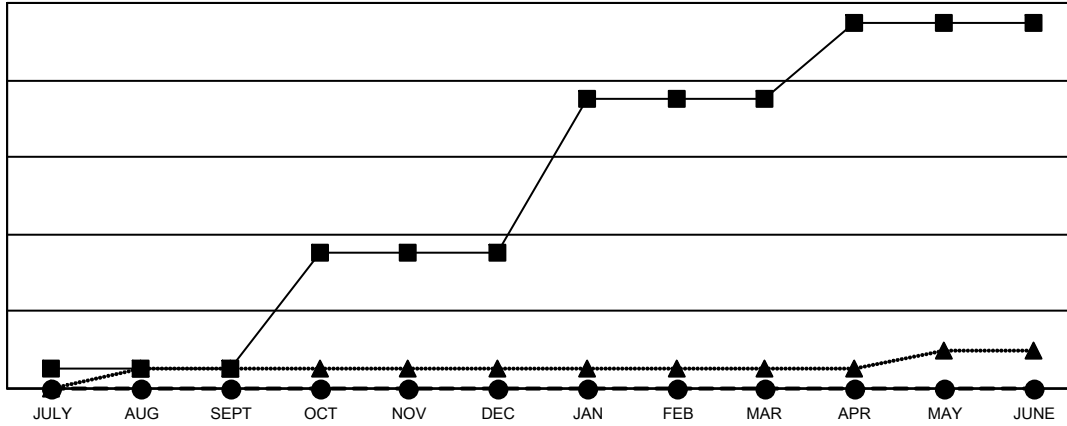

GMT: OPEN

GMT CA 1

| Clubs                 |               |           |               |
|-----------------------|---------------|-----------|---------------|
| RESULTS FOR 2023-2024 |               |           |               |
| QUARTER               | NEW CLUB GOAL | NEW CLUBS | DROPPED CLUBS |
| JULY/AUG/SEPT         | 1             | 0         | 2             |
| OCT/NOV/DEC           | 6             | 0         | 0             |
| JAN/FEB/MAR           | 8             | 0         | 0             |
| APR/MAY/JUNE          | 4             | 0         | 0             |

| Members               |                        |                      |  |
|-----------------------|------------------------|----------------------|--|
| RESULTS FOR 2023-2024 |                        |                      |  |
| QUARTER               | MEMBER GROWTH NET GOAL | MEMBER GROWTH ACTUAL | DROPPED MEMBERS ACTUAL (including transfers) |
| JULY/AUG/SEPT         | 161                    | 357                  | 354  |
| OCT/NOV/DEC           | 179                    | 215                  | 240  |
| JAN/FEB/MAR           | 215                    | 0                    | 0  |
| APR/MAY/JUNE          | 163                    | 0                    | 0  |

GOALS AND ACTUAL NEW CLUBS CUMULATIVE

- - CURRENT YEAR GOALS FOR NEW CLUBS
- - CURRENT YEAR ACTUAL NEW CLUBS
- ▲ - LAST YEAR ACTUAL NEW CLUBS

GOALS AND ACTUAL MEMBERS CUMULATIVE

- - MEMBER GROWTH NET GOAL
- - MEMBER GROWTH ACTUAL
- ▲ - LAST YEAR MEMBERSHIP ACTUAL